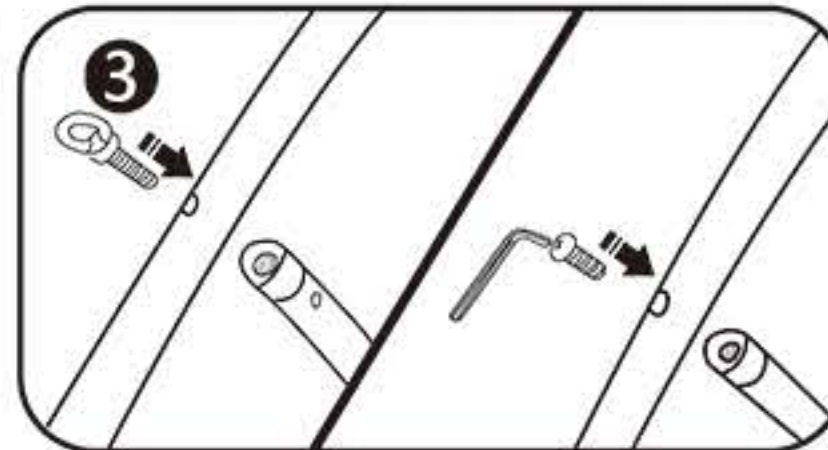

# INSTRUCTION

Follow the label instructions to assemble the frame

If can't snap when dismantle the frame,Pls push the tube forwardly,then push again.

Graphic Size : ( L10'xH3.5' ) 3048x1067mm  
 ( L14'xH3.5' ) 4267x1067mm  
 ( L20'xH3.5' ) 6096x1067mm