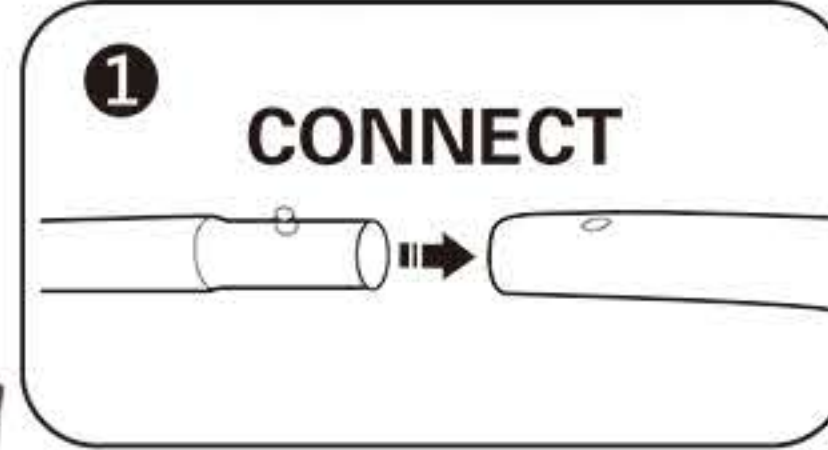

# INSTRUCTION

Follow the label instructions to assemble the frame

If can't snap when dismantle the frame,Pls push the tube forwardly,then push again.

Graphic Size : ( L10'xH3.5' ) 3048x1067mm  
 ( L14'xH3.5' ) 4267x1067mm  
 ( L20'xH3.5' ) 6096x1067mm