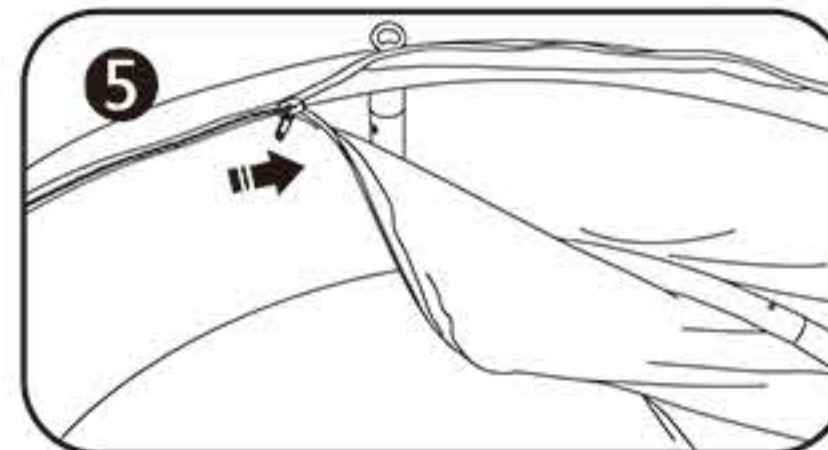

# INSTRUCTION

Follow the label instructions to assemble the frame

If can't snap when dismantle the frame,Pls push the tube forwardly,then push again.

Graphic Size : ( L10'xH3.5' ) 3048x1067mm  
 ( L14'xH3.5' ) 4267x1067mm  
 ( L20'xH3.5' ) 6096x1067mm