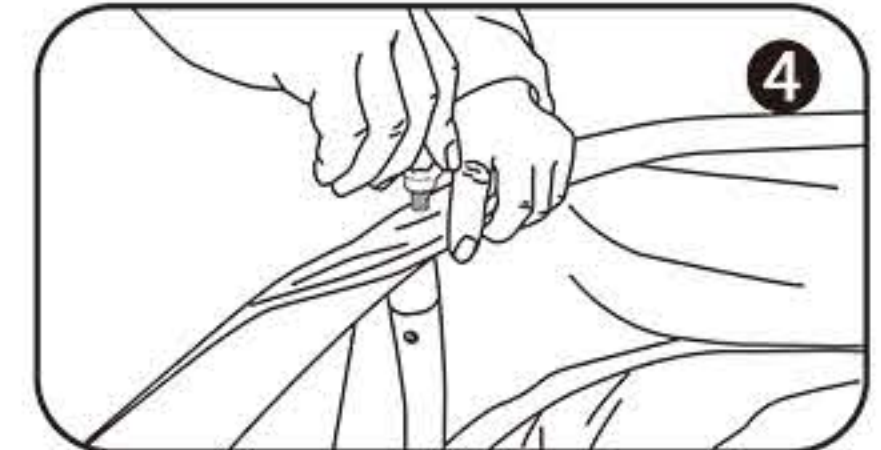

# INSTRUCTION

Follow the label instructions to assemble the frame

If can't snap when dismantle the frame,Pls push the tube forwardly,then push again.

Graphic Size : ( L10'xH3.5' ) 3048x1067mm  
 ( L14'xH3.5' ) 4267x1067mm  
 ( L20'xH3.5' ) 6096x1067mm