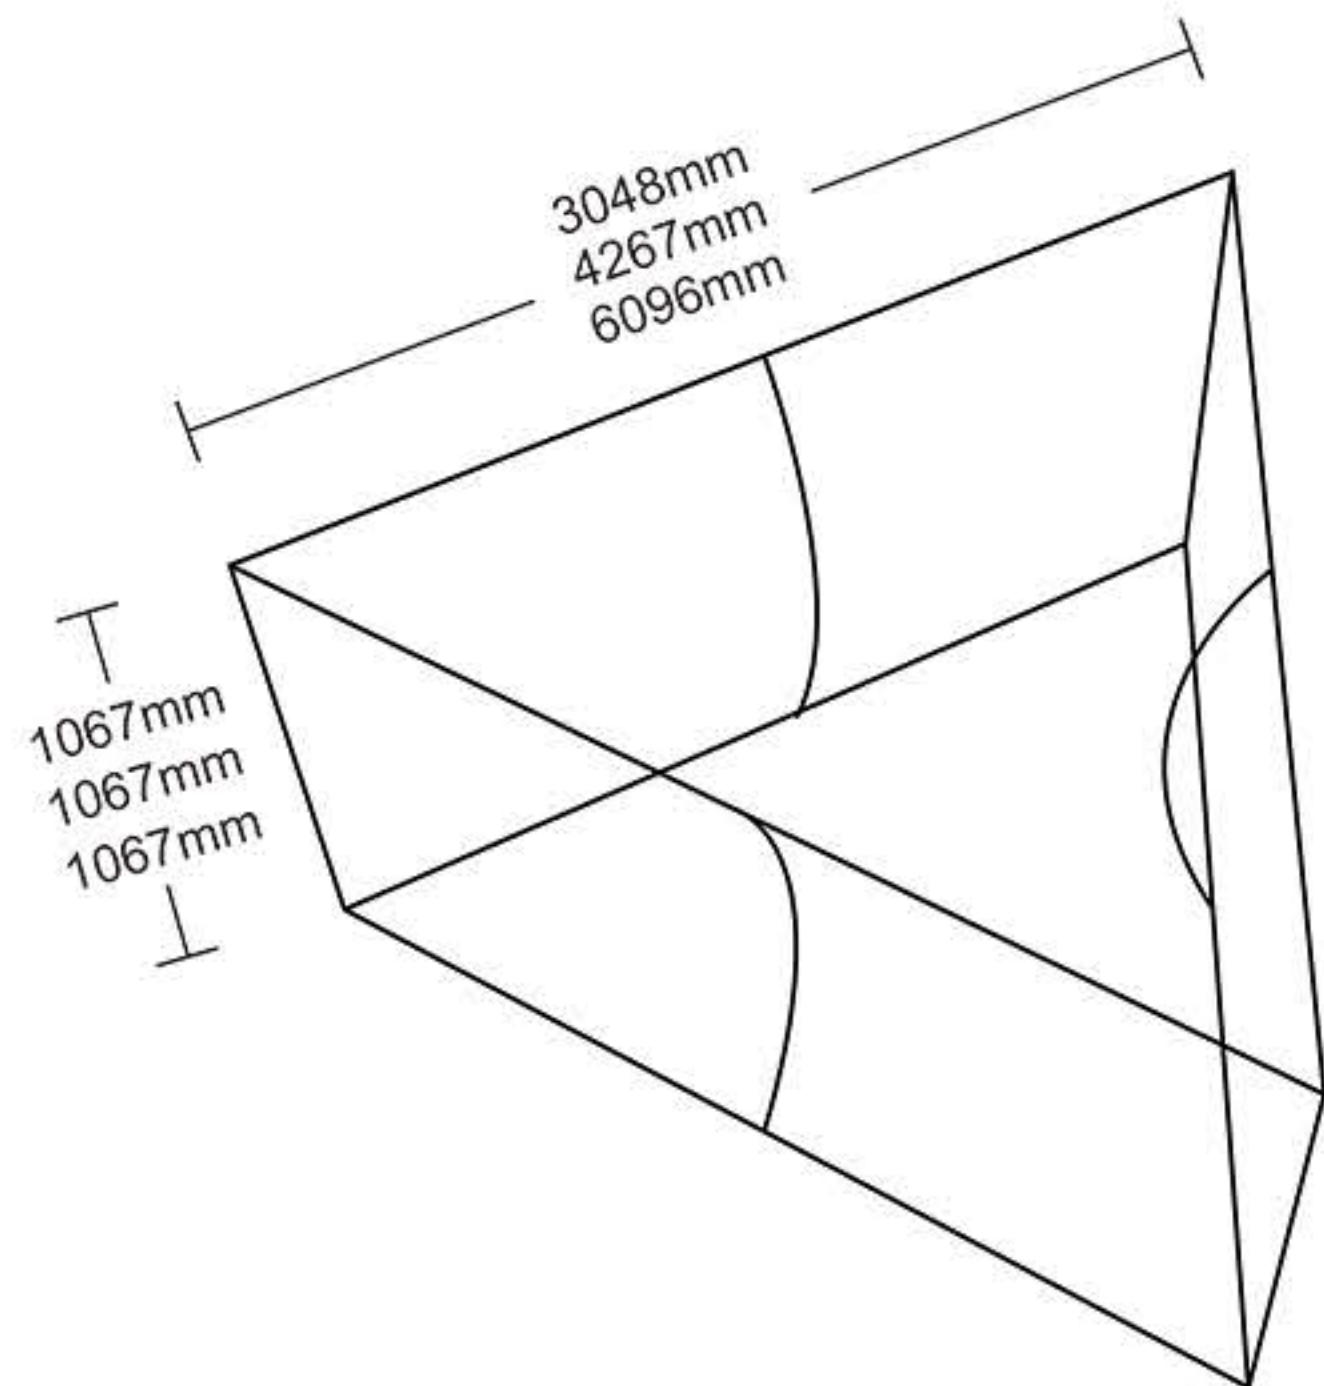

# INSTRUCTION

Follow the label instructions to assemble the frame

If can't snap when dismantle the frame,Pls push the tube forwardly,then push again.

Graphic Size : ( L10'xH3.5' ) 3048x1067mm  
 ( L14'xH3.5' ) 4267x1067mm  
 ( L20'xH3.5' ) 6096x1067mm