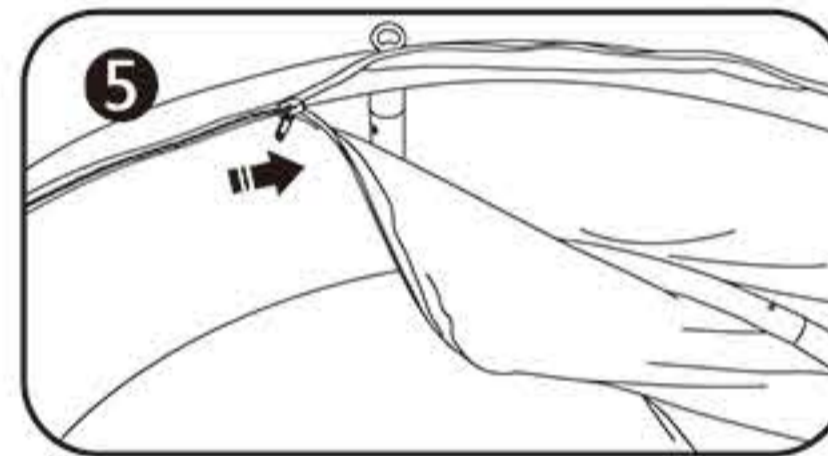

INSTRUCTION

Follow the label instructions to assemble the frame

If can't snap when dismantle the frame,Pls push the tube forwardly,then push again.

Graphic Size : (10'-D8'xH3.5') 2450x1290mm
 (14'-D12'xH4') 3331x1392mm
 (15'-D13'xH4') 3569x1404mm