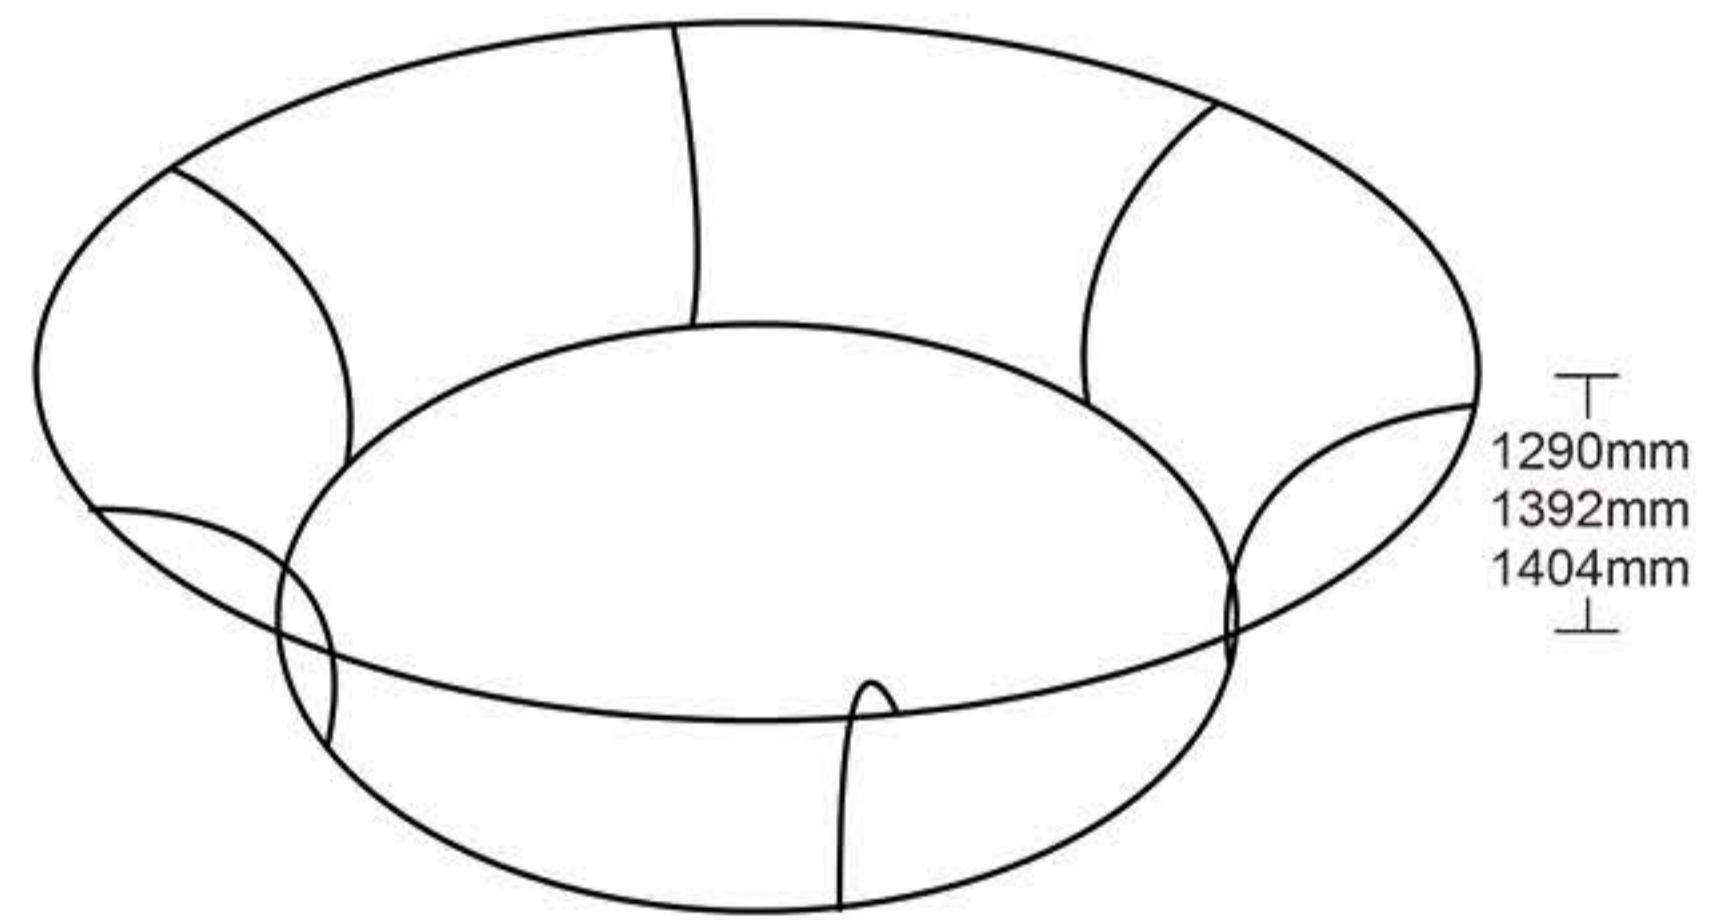

INSTRUCTION

Follow the label instructions to assemble the frame

If can't snap when dismantle the frame,Pls push the tube forwardly,then push again.

Graphic Size : (10'-D8'xH3.5') 2450x1290mm
 (14'-D12'xH4') 3331x1392mm
 (15'-D13'xH4') 3569x1404mm