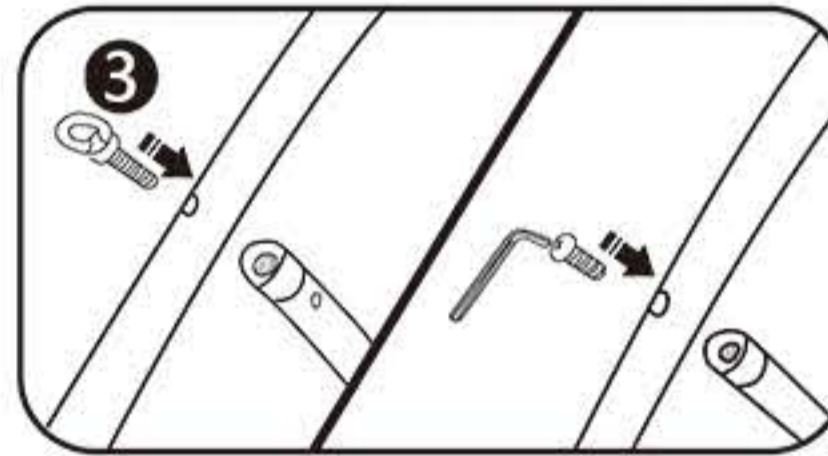

INSTRUCTION

Follow the label instructions to assemble the frame

If can't snap when dismantle the frame,Pls push the tube forwardly,then push again.

Graphic Size : (10'-D8'xH3.5') 2450x1290mm
 (14'-D12'xH4') 3331x1392mm
 (15'-D13'xH4') 3569x1404mm