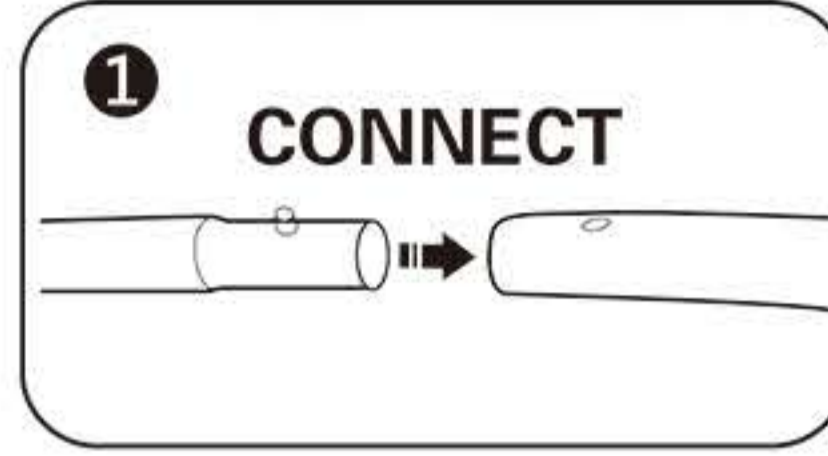

INSTRUCTION

Follow the label instructions to assemble the frame

If can't snap when dismantle the frame,Pls push the tube forwardly,then push again.

Graphic Size : (10'-D8'xH3.5') 2450x1290mm
 (14'-D12'xH4') 3331x1392mm
 (15'-D13'xH4') 3569x1404mm