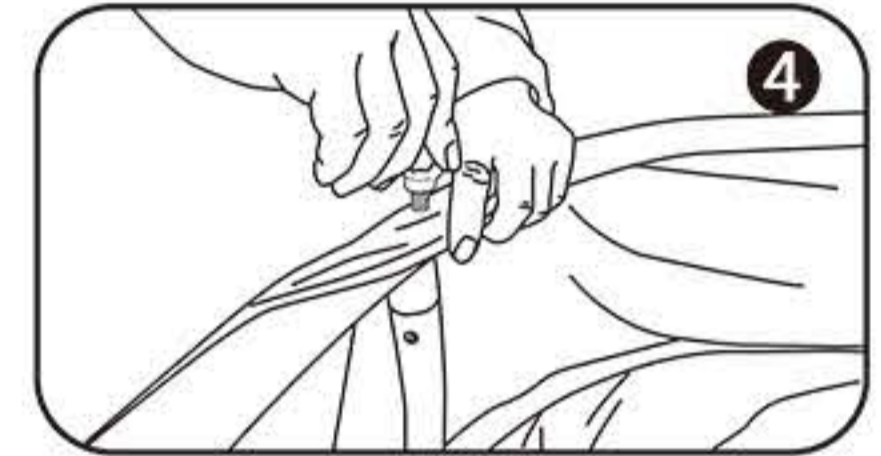

INSTRUCTION

Follow the label instructions to assemble the frame

If can't snap when dismantle the frame,Pls push the tube forwardly,then push again.

Graphic Size : (10'-D8'xH3.5') 2450x1290mm
 (14'-D12'xH4') 3331x1392mm
 (15'-D13'xH4') 3569x1404mm