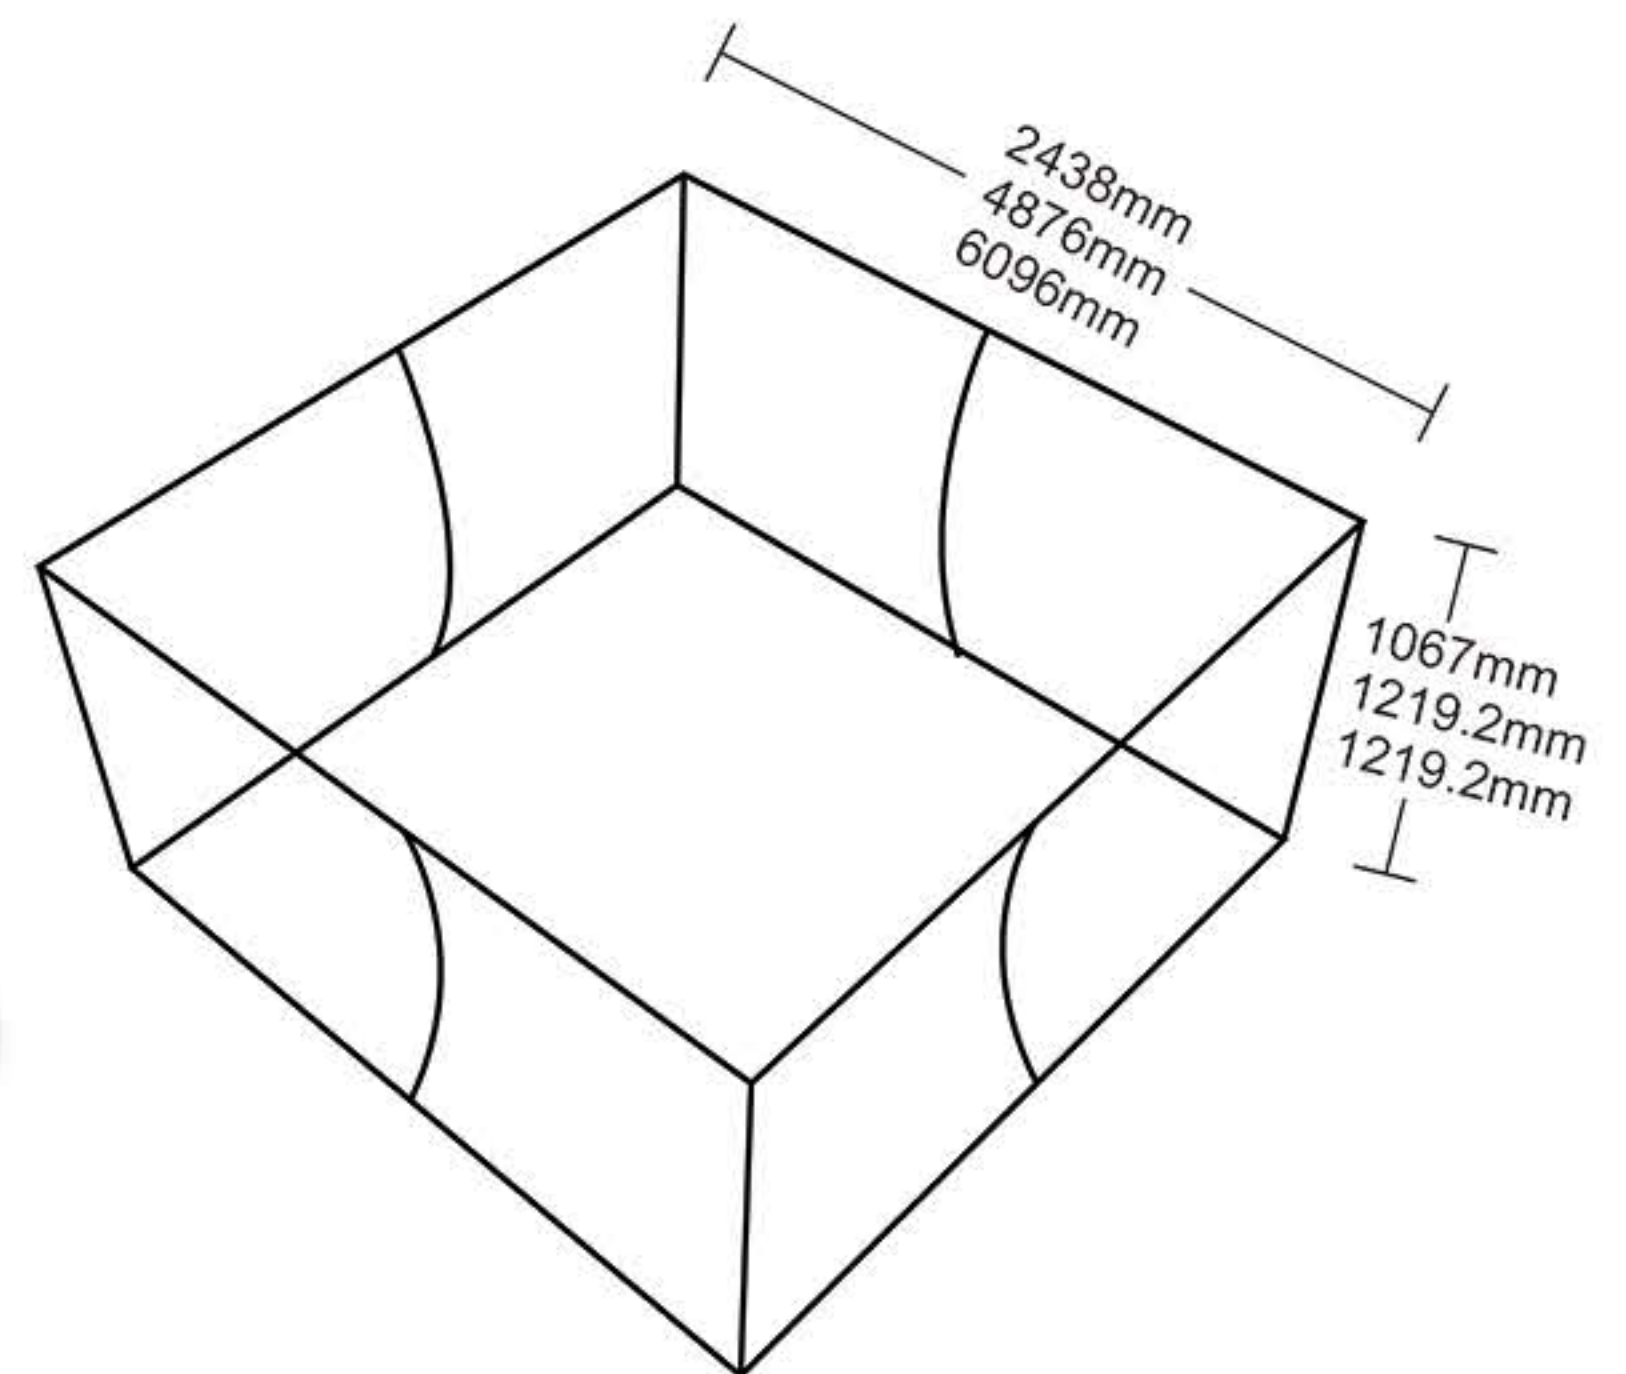

INSTRUCTION

Follow the label instructions to assemble the frame

If can't snap when dismantle the frame,Pls push the tube forwardly,then push again.

Graphic Size : (L8'xH3.5') 2438x1067mm
(L16'xH4') 4876x1219.2mm
(L20'xH4') 6096x1219.2mm