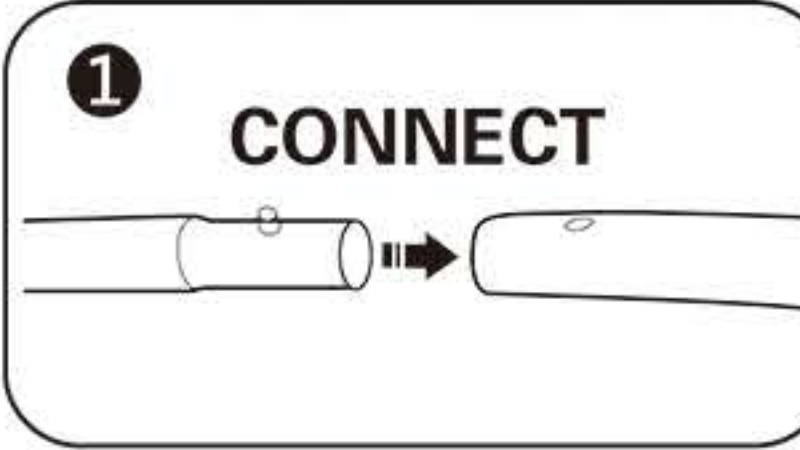

INSTRUCTION

Follow the label instructions to assemble the frame

If can't snap when dismantle the frame,Pls push the tube forwardly,then push again.

Graphic Size : (L8'xH3.5') 2438x1067mm
(L16'xH4') 4876x1219.2mm
(L20'xH4') 6096x1219.2mm