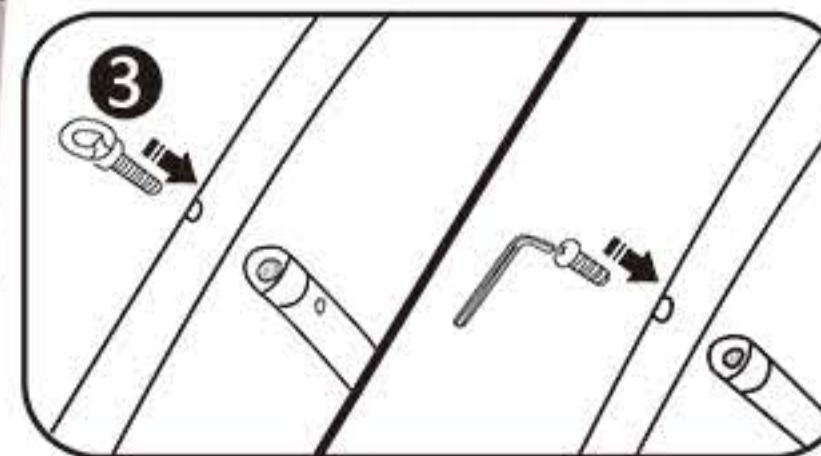

INSTRUCTION

Follow the label instructions to assemble the frame

If can't snap when dismantle the frame,Pls push the tube forwardly,then push again.

Graphic Size : (L8'xH3.5') 2438x1067mm
(L16'xH4') 4876x1219.2mm
(L20'xH4') 6096x1219.2mm