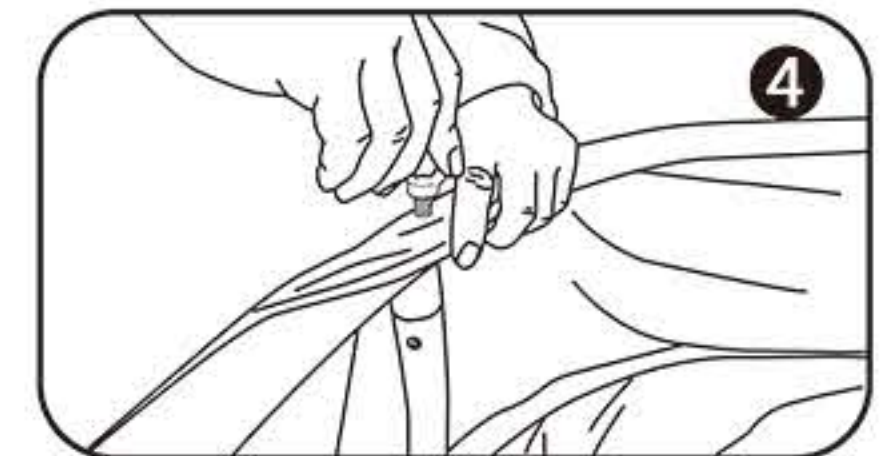

INSTRUCTION

Follow the label instructions to assemble the frame

If can't snap when dismantle the frame,Pls push the tube forwardly,then push again.

Graphic Size : (L8'xH3.5') 2438x1067mm
(L16'xH4') 4876x1219.2mm
(L20'xH4') 6096x1219.2mm