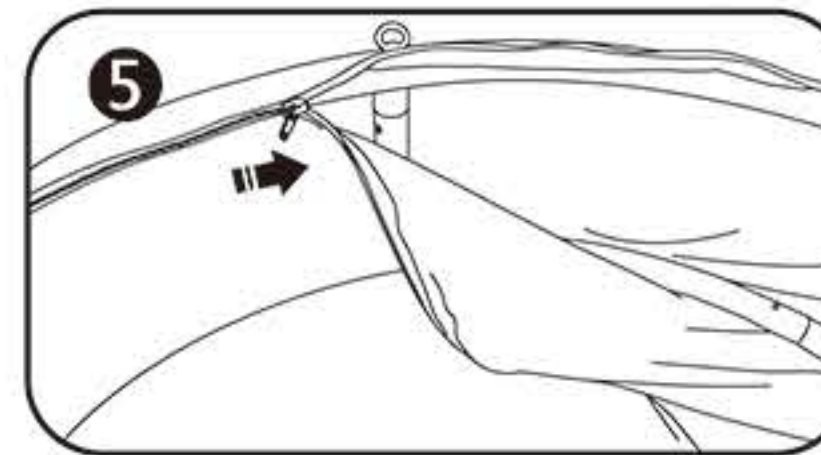

INSTRUCTION

Follow the label instructions to assemble the frame

If can't snap when dismantle the frame,Pls push the tube forwardly,then push again.

Graphic Size : (L8'xH3.5') 2438x1067mm
(L16'xH4') 4876x1219.2mm
(L20'xH4') 6096x1219.2mm