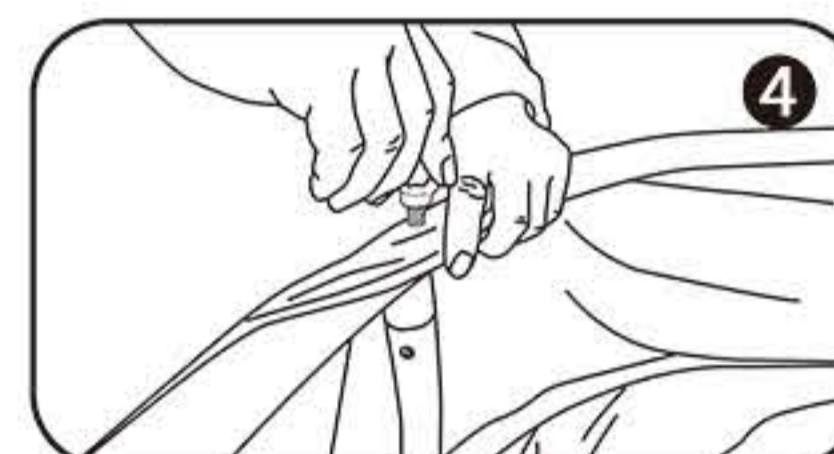

# INSTRUCTION

Follow the label instructions to assemble the frame

If can't snap when dismantle the frame,Pls push the tube forwardly,then push again.

Graphic Size : ( L20'xW10'xH4' ) 6096mm w x 1219.2mm h