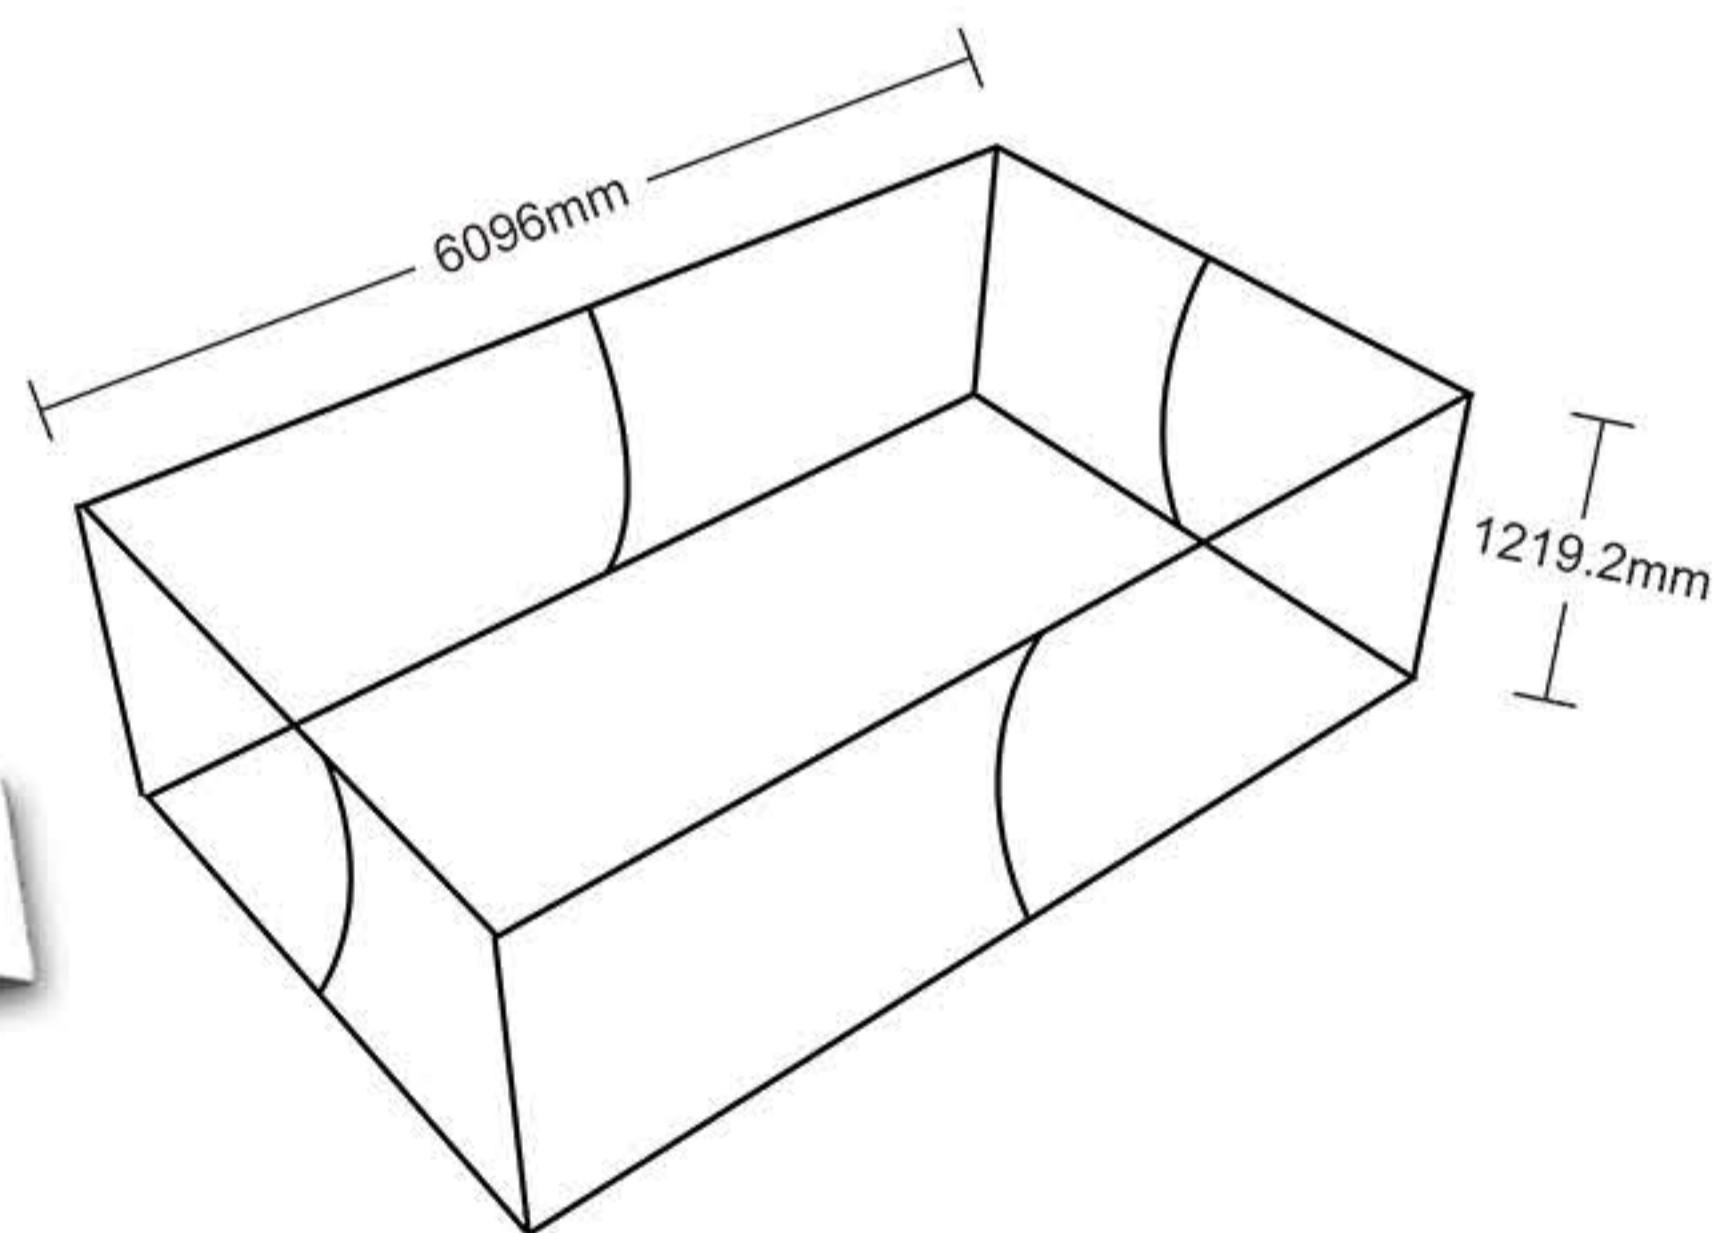

# INSTRUCTION

Follow the label instructions to assemble the frame

If can't snap when dismantle the frame,Pls push the tube forwardly,then push again.

Graphic Size : ( L20'xW10'xH4' ) 6096mm w x 1219.2mm h