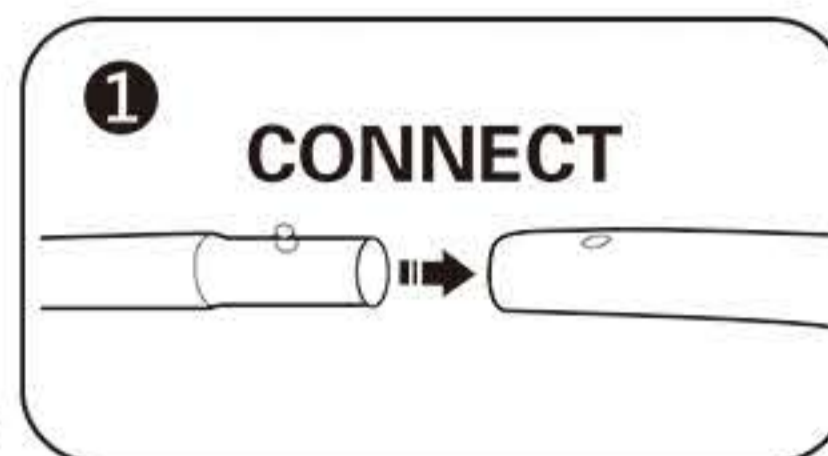

# INSTRUCTION

Follow the label instructions to assemble the frame

If can't snap when dismantle the frame,Pls push the tube forwardly,then push again.

Graphic Size : ( L20'xW10'xH4' ) 6096mm w x 1219.2mm h