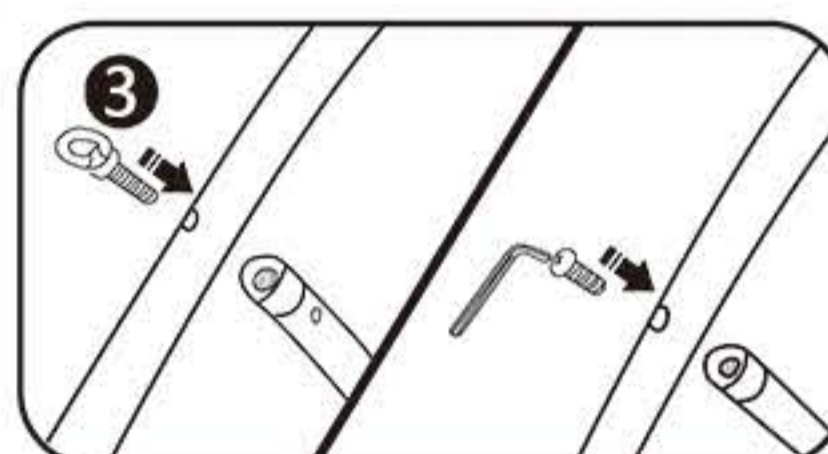

# INSTRUCTION

Follow the label instructions to assemble the frame

If can't snap when dismantle the frame,Pls push the tube forwardly,then push again.

Graphic Size : ( L20'xW10'xH4' ) 6096mm w x 1219.2mm h