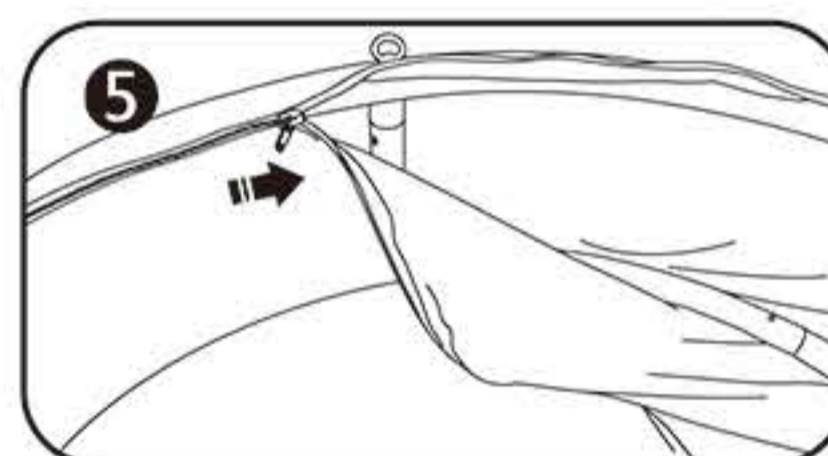

# INSTRUCTION

Follow the label instructions to assemble the frame

If can't snap when dismantle the frame,Pls push the tube forwardly,then push again.

Graphic Size : ( L20'xW10'xH4' ) 6096mm w x 1219.2mm h