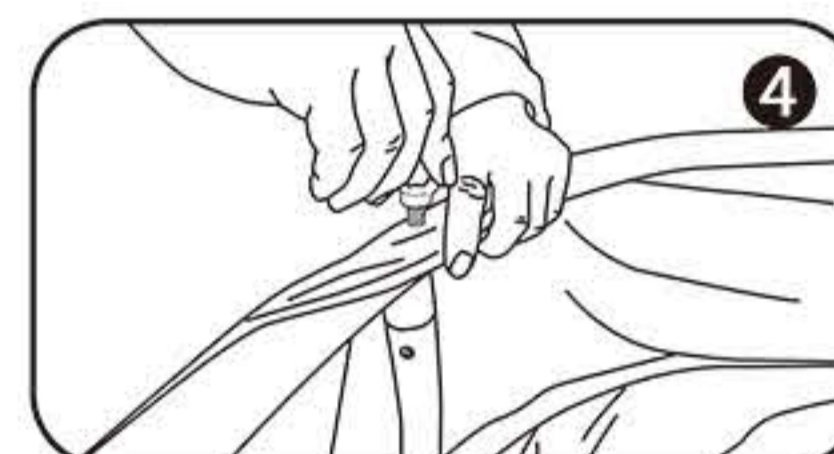

# INSTRUCTION

Follow the label instructions to assemble the frame

If can't snap when dismantle the frame,Pls push the tube forwardly,then push again.

Graphic Size : ( 10'-CL2.75'x H3.5' ) 3048x1067mm  
 ( 10'-CL2.75'x H4' ) 3048x1219.2mm  
 ( 12'-CL3.25'x H5' ) 3657.6x1524mm