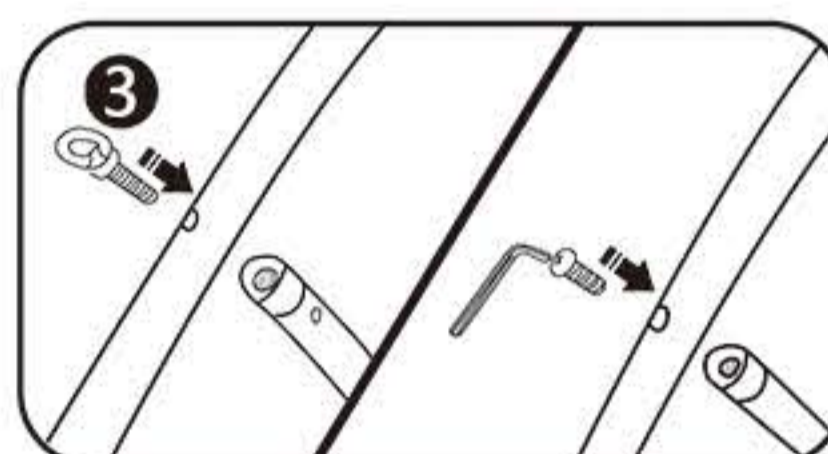

# INSTRUCTION

Follow the label instructions to assemble the frame

If can't snap when dismantle the frame,Pls push the tube forwardly,then push again.

Graphic Size : ( 10'-CL2.75'x H3.5' ) 3048x1067mm  
 ( 10'-CL2.75'x H4' ) 3048x1219.2mm  
 ( 12'-CL3.25'x H5' ) 3657.6x1524mm