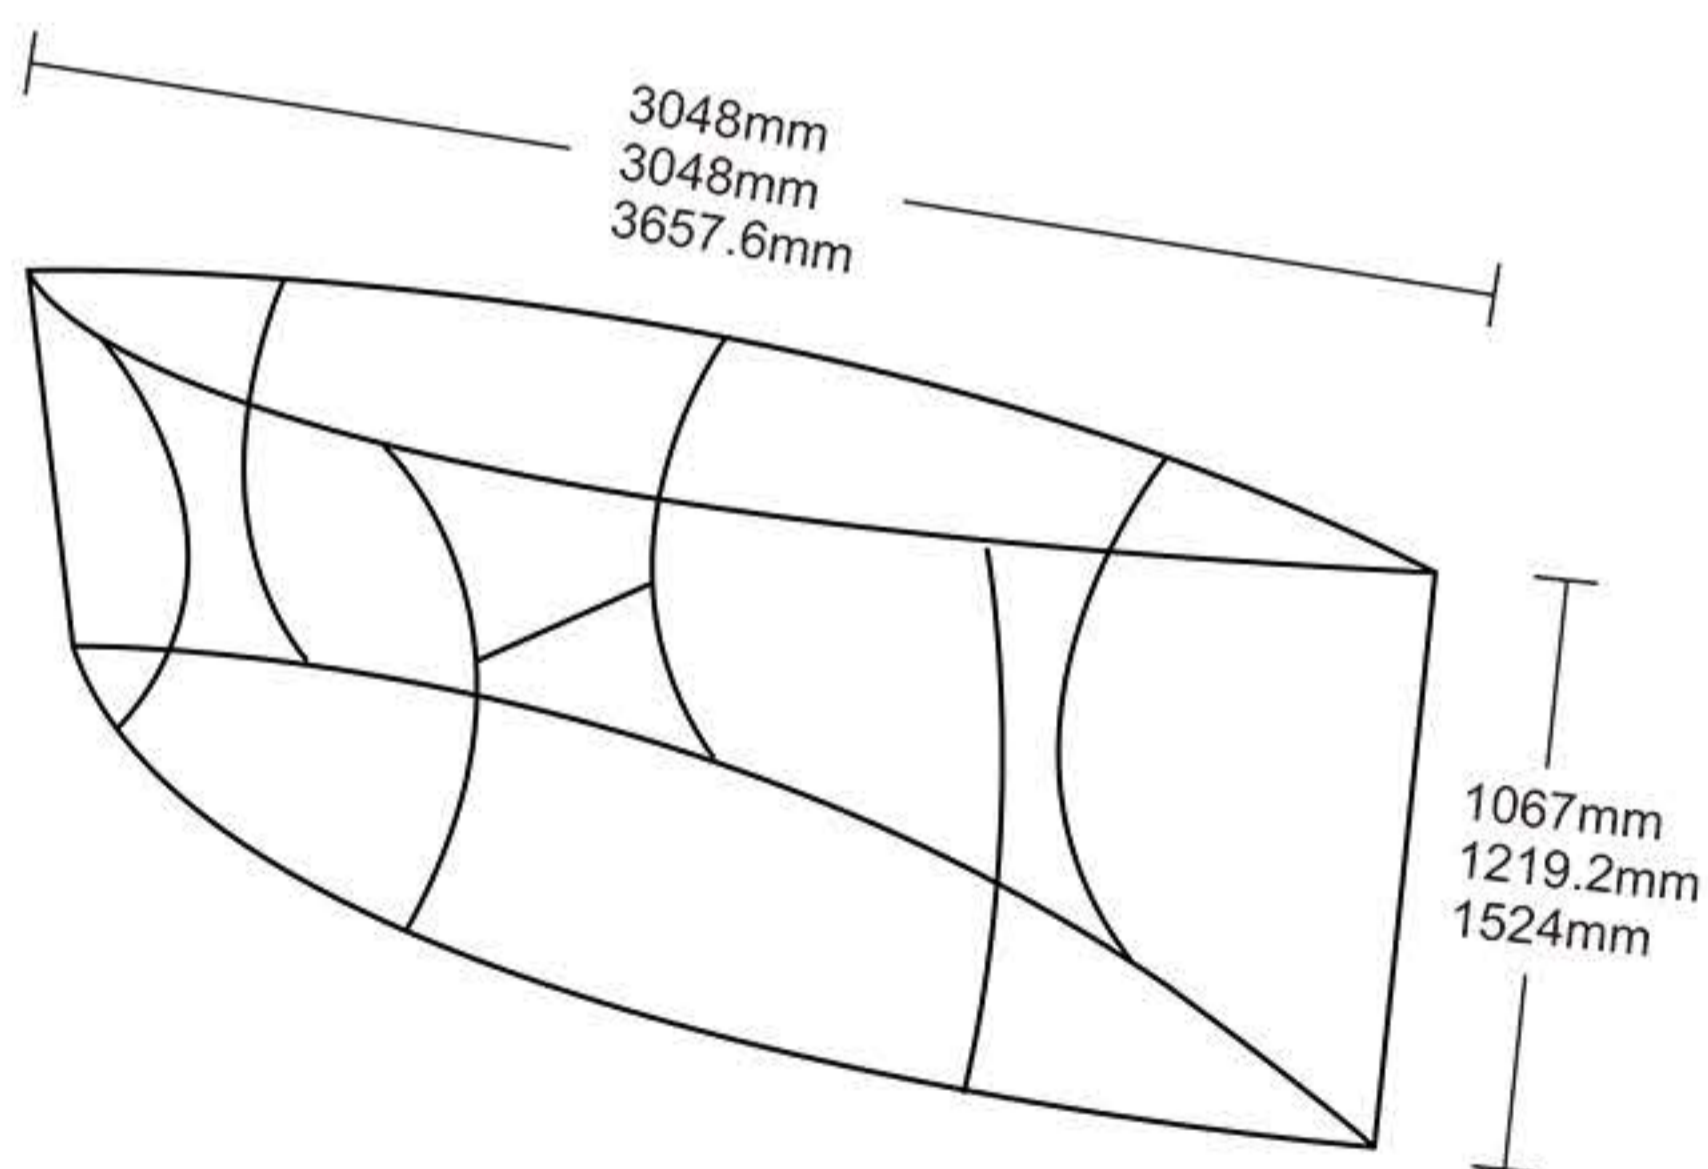

# INSTRUCTION

Follow the label instructions to assemble the frame

If can't snap when dismantle the frame,Pls push the tube forwardly,then push again.

Graphic Size : ( 10'-CL2.75'x H3.5' ) 3048x1067mm  
 ( 10'-CL2.75'x H4' ) 3048x1219.2mm  
 ( 12'-CL3.25'x H5' ) 3657.6x1524mm