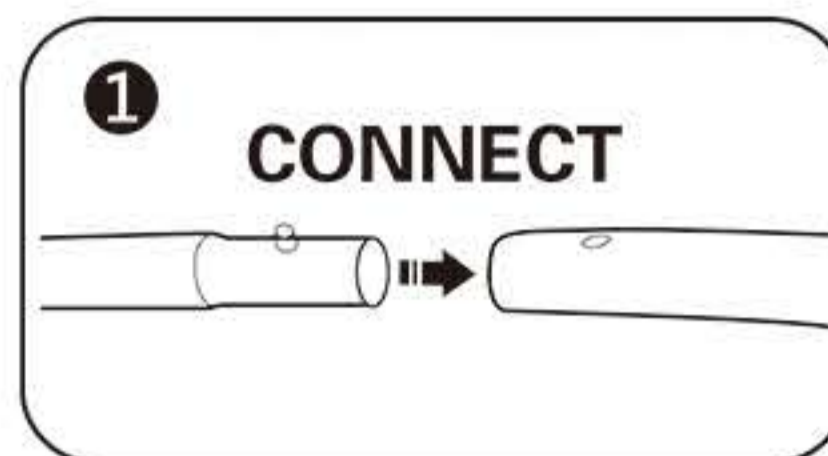

# INSTRUCTION

Follow the label instructions to assemble the frame

If can't snap when dismantle the frame,Pls push the tube forwardly,then push again.

Graphic Size : ( 10'-CL2.75'x H3.5' ) 3048x1067mm  
 ( 10'-CL2.75'x H4' ) 3048x1219.2mm  
 ( 12'-CL3.25'x H5' ) 3657.6x1524mm