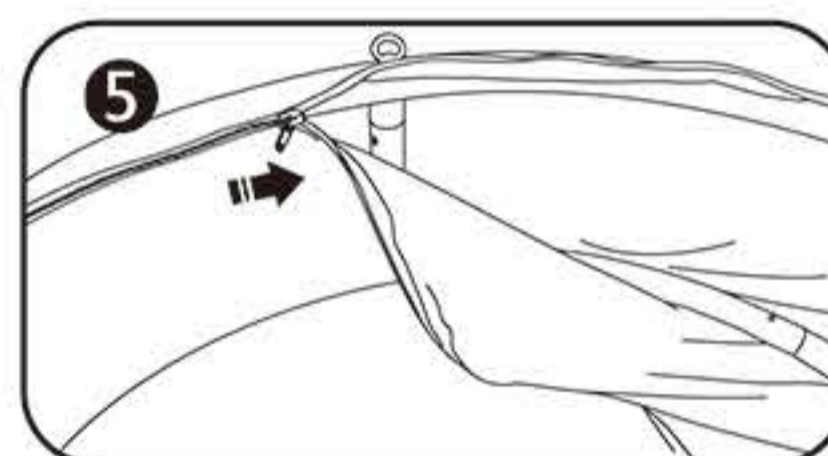

# INSTRUCTION

Follow the label instructions to assemble the frame

If can't snap when dismantle the frame,Pls push the tube forwardly,then push again.

Graphic Size : ( 10'-CL2.75'x H3.5' ) 3048x1067mm  
 ( 10'-CL2.75'x H4' ) 3048x1219.2mm  
 ( 12'-CL3.25'x H5' ) 3657.6x1524mm