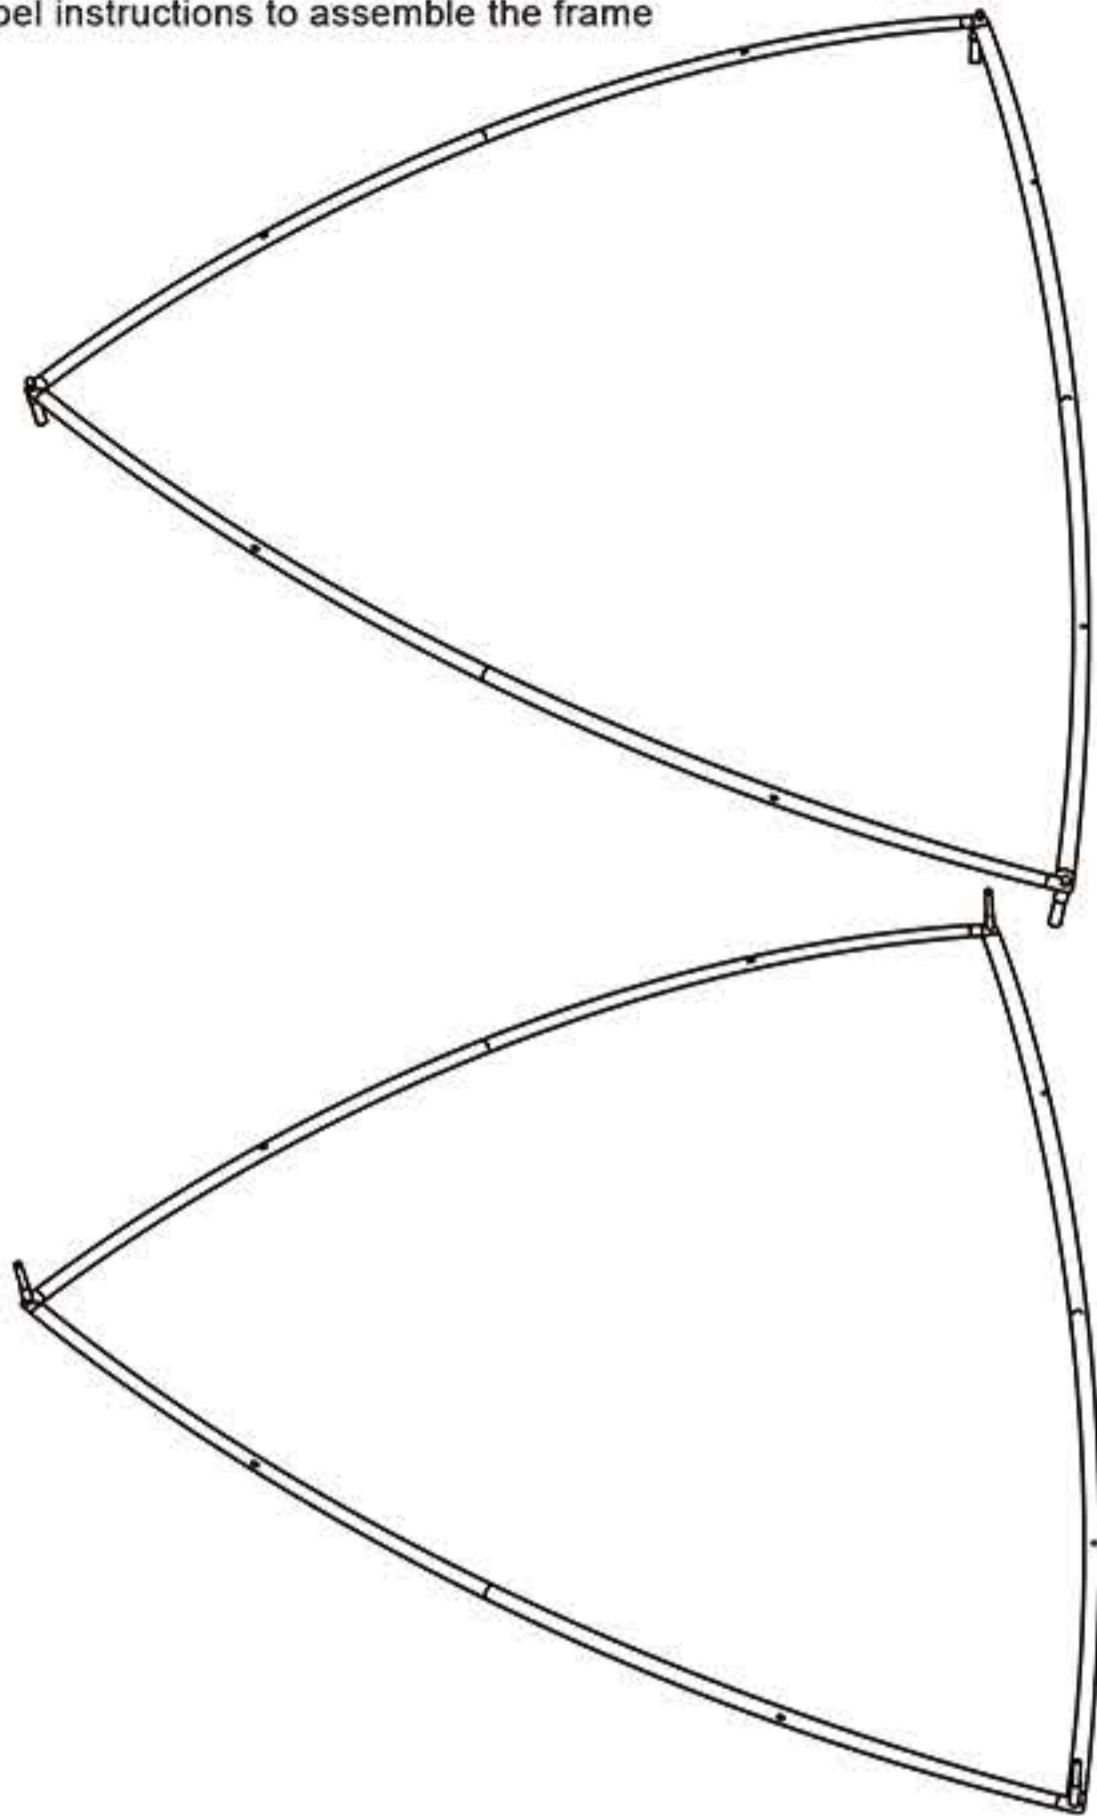

INSTRUCTION

Follow the label instructions to assemble the frame

If can't snap when dismantle the frame,Pls push the tube forwardly,then push again.

Optional accessories:

- 1.Hard Case  P06E07 (8ft、10ft)
-  P06E06 (8ft、10ft)
-  P06E08 (20ft)