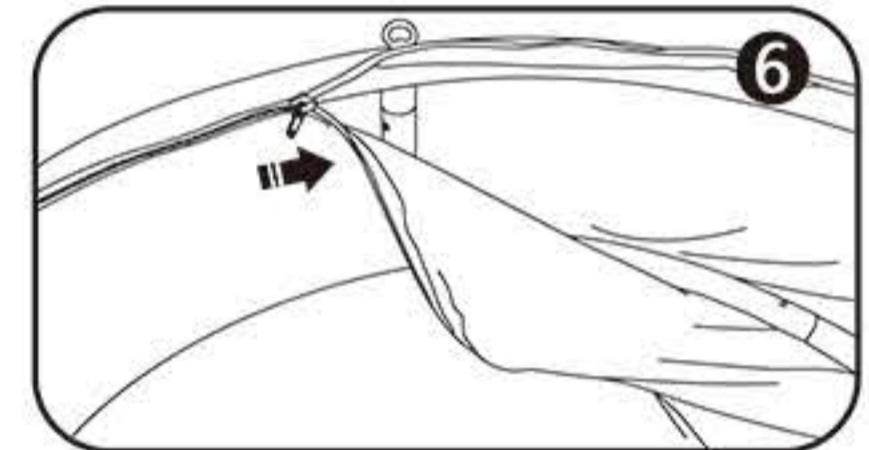

INSTRUCTION

Follow the label instructions to assemble the frame

If can't snap when dismantle the frame,Pls push the tube forwardly,then push again.

Optional accessories:

- 1.Hard Case  P06E07 (8ft、10ft)
-  P06E06 (8ft、10ft)
-  P06E08 (20ft)