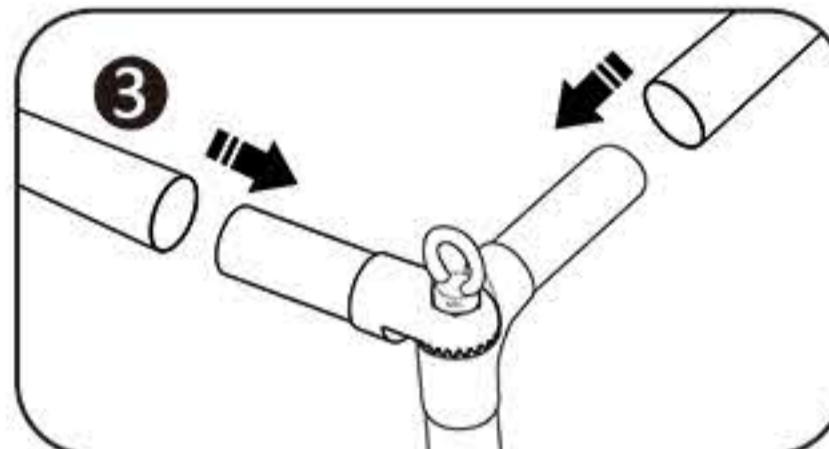

INSTRUCTION

Follow the label instructions to assemble the frame

If can't snap when dismantle the frame,Pls push the tube forwardly,then push again.

Optional accessories:

- 1.Hard Case  P06E07 (8ft、10ft)
-  P06E06 (8ft、10ft)
-  P06E08 (20ft)