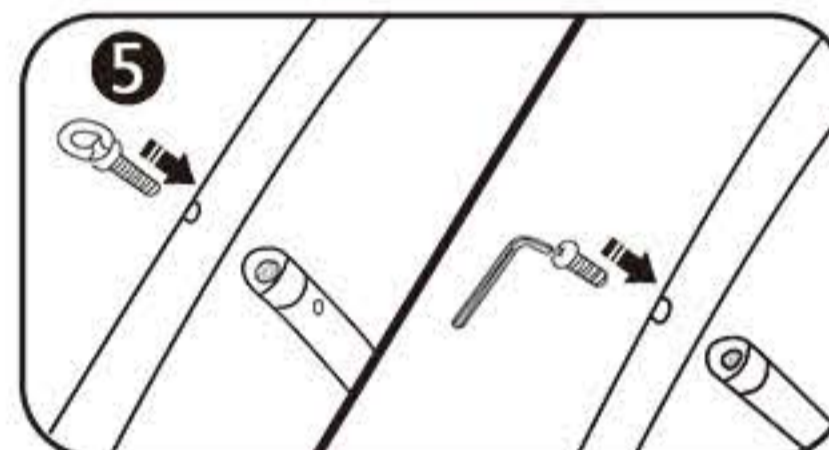

INSTRUCTION

Follow the label instructions to assemble the frame

If can't snap when dismantle the frame,Pls push the tube forwardly,then push again.

Optional accessories:

- 1.Hard Case  P06E07 (8ft、10ft)
-  P06E06 (8ft、10ft)
-  P06E08 (20ft)