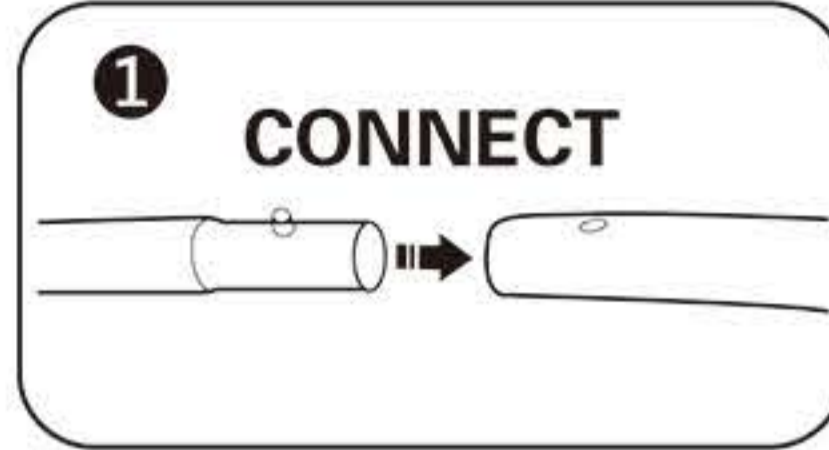

INSTRUCTION

Follow the label instructions to assemble the frame

If can't snap when dismantle the frame,Pls push the tube forwardly,then push again.

Optional accessories:

- 1.Hard Case  P06E07 (8ft、10ft)
-  P06E06 (8ft、10ft)
-  P06E08 (20ft)