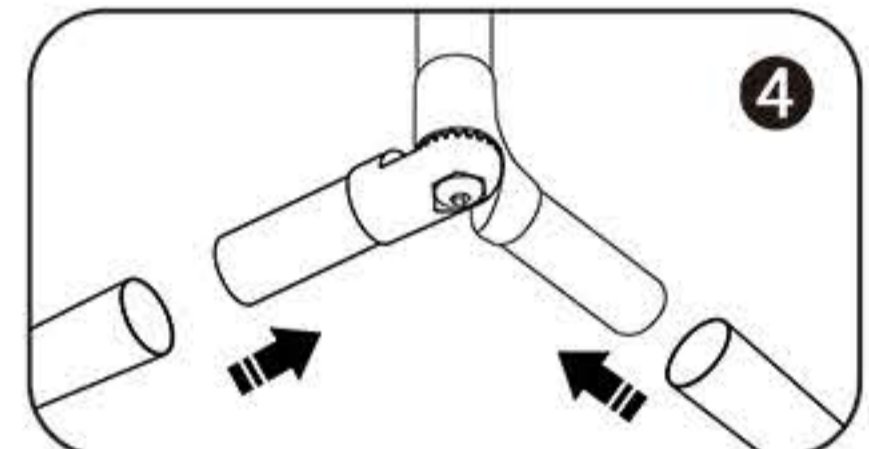

INSTRUCTION

Follow the label instructions to assemble the frame

If can't snap when dismantle the frame,Pls push the tube forwardly,then push again.

Optional accessories:

- 1.Hard Case  P06E07 (8ft、10ft)
-  P06E06 (8ft、10ft)
-  P06E08 (20ft)