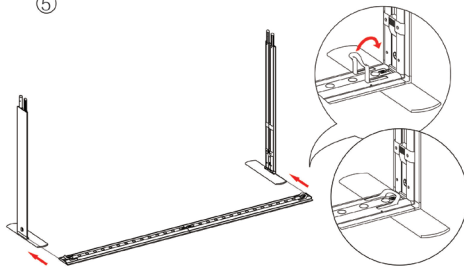

## SET UP INSTRUCTIONS SEGO 200X225 FRAME ASSEMBLY

①

③

②

④

⑤

⑦

⑥