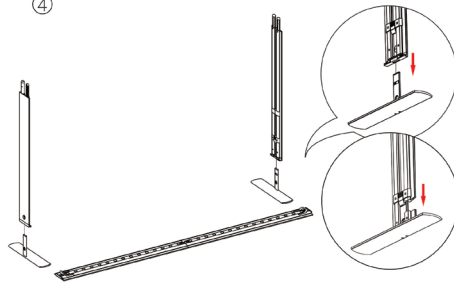

## SET UP INSTRUCTIONS SEGO 200X225 FRAME ASSEMBLY

①

③

②

④

⑤

⑦

⑥