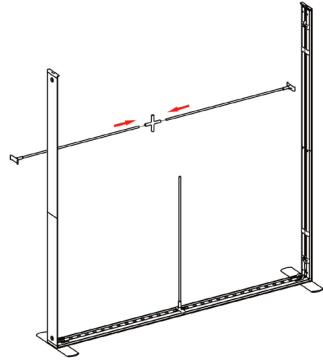

SEGO CONFIGURATION G

SEGO MODULAR LIGHTBOX DISPLAY

PRODUCT CODE:SEGO-G-15x10G

⑧