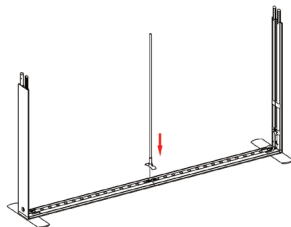

## SET UP INSTRUCTIONS SEGO 200X225 FRAME ASSEMBLY

①

③

②

④

⑤

⑦

⑥