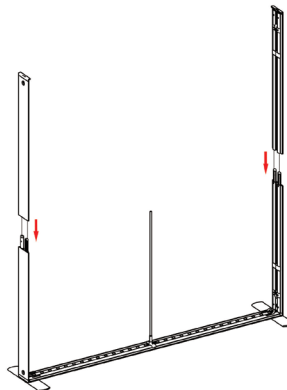

## SET UP INSTRUCTIONS SEGO 200X225 FRAME ASSEMBLY

①

③

②

④

⑤

⑦

⑥