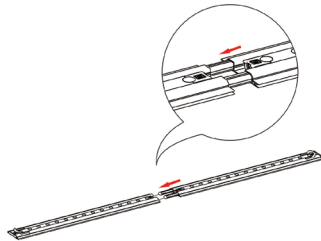

## SET UP INSTRUCTIONS SEGO 200X225 FRAME ASSEMBLY

①

③

②

④

⑤

⑦

⑥