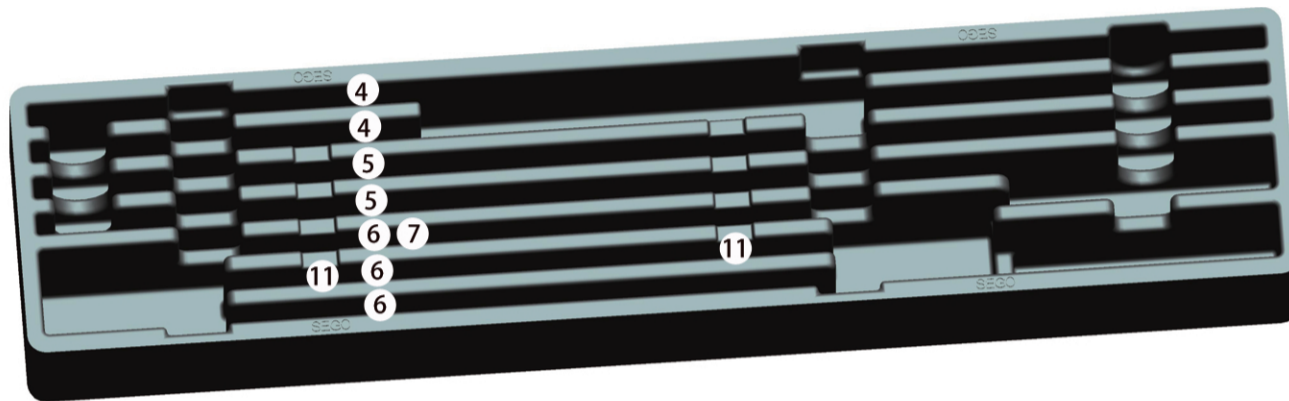

SEGO 3 section

SEGO
Mobile Light Box

Part list for 3 section

① Horizontal Profile L x 2

② Horizontal Profile R x 2

③ Horizontal Profile M x 2

④ Vertical Profile Top x 2

⑤ Vertical Profile Bottom x 2

⑥ Mid Pole 1 end x 6

⑦ Mid Pole with 2 cross x 1

⑧ S-Cable x 1

⑨ S-Cable 2.6m x 1

Transformer x 2

⑩ LED Extension Connector x 4

⑪ Foot x 2

Bag x 2

Packing info for 3 section (W300cm)

Case 1 (Short)

Case 2 (Short/Long)

- ① Horizontal Profile L x 2
- ② Horizontal Profile R x 2
- ③ Horizontal Profile M x 2
- ④ Vertical Profile Top x 2
- ⑤ Vertical Profile Bottom x 2
- ⑥ Mid Pole 1 end x 6
- ⑦ Mid Pole with 2 cross x 1
- ⑧ S-Cable 1.2m x 1
- ⑨ S-Cable 2.6m x 1
- ⑩ LED Extension Connector x 4
- ⑪ Foot x 2
- ⑫ Transformer x 2