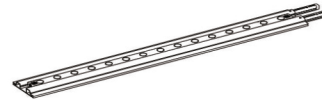

SEGO 3 section

SEGO
Mobile Light Box

Part list for 3 section

① Horizontal Profile L x 2

② Horizontal Profile R x 2

③ Horizontal Profile M x 2

④ Vertical Profile Top x 2

⑤ Vertical Profile Bottom x 2

⑥ Mid Pole 1 end x 6

⑦ Mid Pole with 2 cross x 1

⑧ S-Cable x 1

⑨ S-Cable 2.6m x 1

Transformer x 2

⑩ LED Extension Connector x 4

⑪ Foot x 2

Bag x 2

Packing info for 3 section (W300cm)

Case 1 (Short)

Case 2 (Short/Long)

- ① Horizontal Profile L x 2
- ② Horizontal Profile R x 2
- ③ Horizontal Profile M x 2
- ④ Vertical Profile Top x 2
- ⑤ Vertical Profile Bottom x 2
- ⑥ Mid Pole 1 end x 6
- ⑦ Mid Pole with 2 cross x 1
- ⑧ S-Cable 1.2m x 1
- ⑨ S-Cable 2.6m x 1
- ⑩ LED Extension Connector x 4
- ⑪ Foot x 2
- ⑫ Transformer x 2