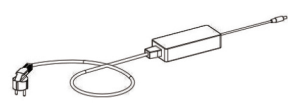

SEGO 3 section

SEGO
Mobile Light Box

Part list for 3 section

① Horizontal Profile L x 2

② Horizontal Profile R x 2

③ Horizontal Profile M x 2

④ Vertical Profile Top x 2

⑤ Vertical Profile Bottom x 2

⑥ Mid Pole 1 end x 6

⑦ Mid Pole with 2 cross x 1

⑧ S-Cable x 1

⑨ S-Cable 2.6m x 1

Transformer x 2

⑩ LED Extension Connector x 4

⑪ Foot x 2

Bag x 2

Packing info for 3 section (W300cm)

Case 1 (Short)

Case 2 (Short/Long)

- ① Horizontal Profile L x 2
- ② Horizontal Profile R x 2
- ③ Horizontal Profile M x 2
- ④ Vertical Profile Top x 2
- ⑤ Vertical Profile Bottom x 2
- ⑥ Mid Pole 1 end x 6
- ⑦ Mid Pole with 2 cross x 1
- ⑧ S-Cable 1.2m x 1
- ⑨ S-Cable 2.6m x 1
- ⑩ LED Extension Connector x 4
- ⑪ Foot x 2
- ⑫ Transformer x 2