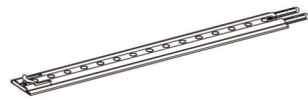

SEGO 3 section

SEGO
Mobile Light Box

Part list for 3 section

① Horizontal Profile L x 2

② Horizontal Profile R x 2

③ Horizontal Profile M x 2

④ Vertical Profile Top x 2

⑤ Vertical Profile Bottom x 2

⑥ Mid Pole 1 end x 6

⑦ Mid Pole with 2 cross x 1

⑧ S-Cable x 1

⑨ S-Cable 2.6m x 1

Transformer x 2

⑩ LED Extension Connector x 4

⑪ Foot x 2

Bag x 2

Packing info for 3 section (W300cm)

Case 1 (Short)

Case 2 (Short/Long)

- ① Horizontal Profile L x 2
- ② Horizontal Profile R x 2
- ③ Horizontal Profile M x 2
- ④ Vertical Profile Top x 2
- ⑤ Vertical Profile Bottom x 2
- ⑥ Mid Pole 1 end x 6
- ⑦ Mid Pole with 2 cross x 1
- ⑧ S-Cable 1.2m x 1
- ⑨ S-Cable 2.6m x 1
- ⑩ LED Extension Connector x 4
- ⑪ Foot x 2
- ⑫ Transformer x 2