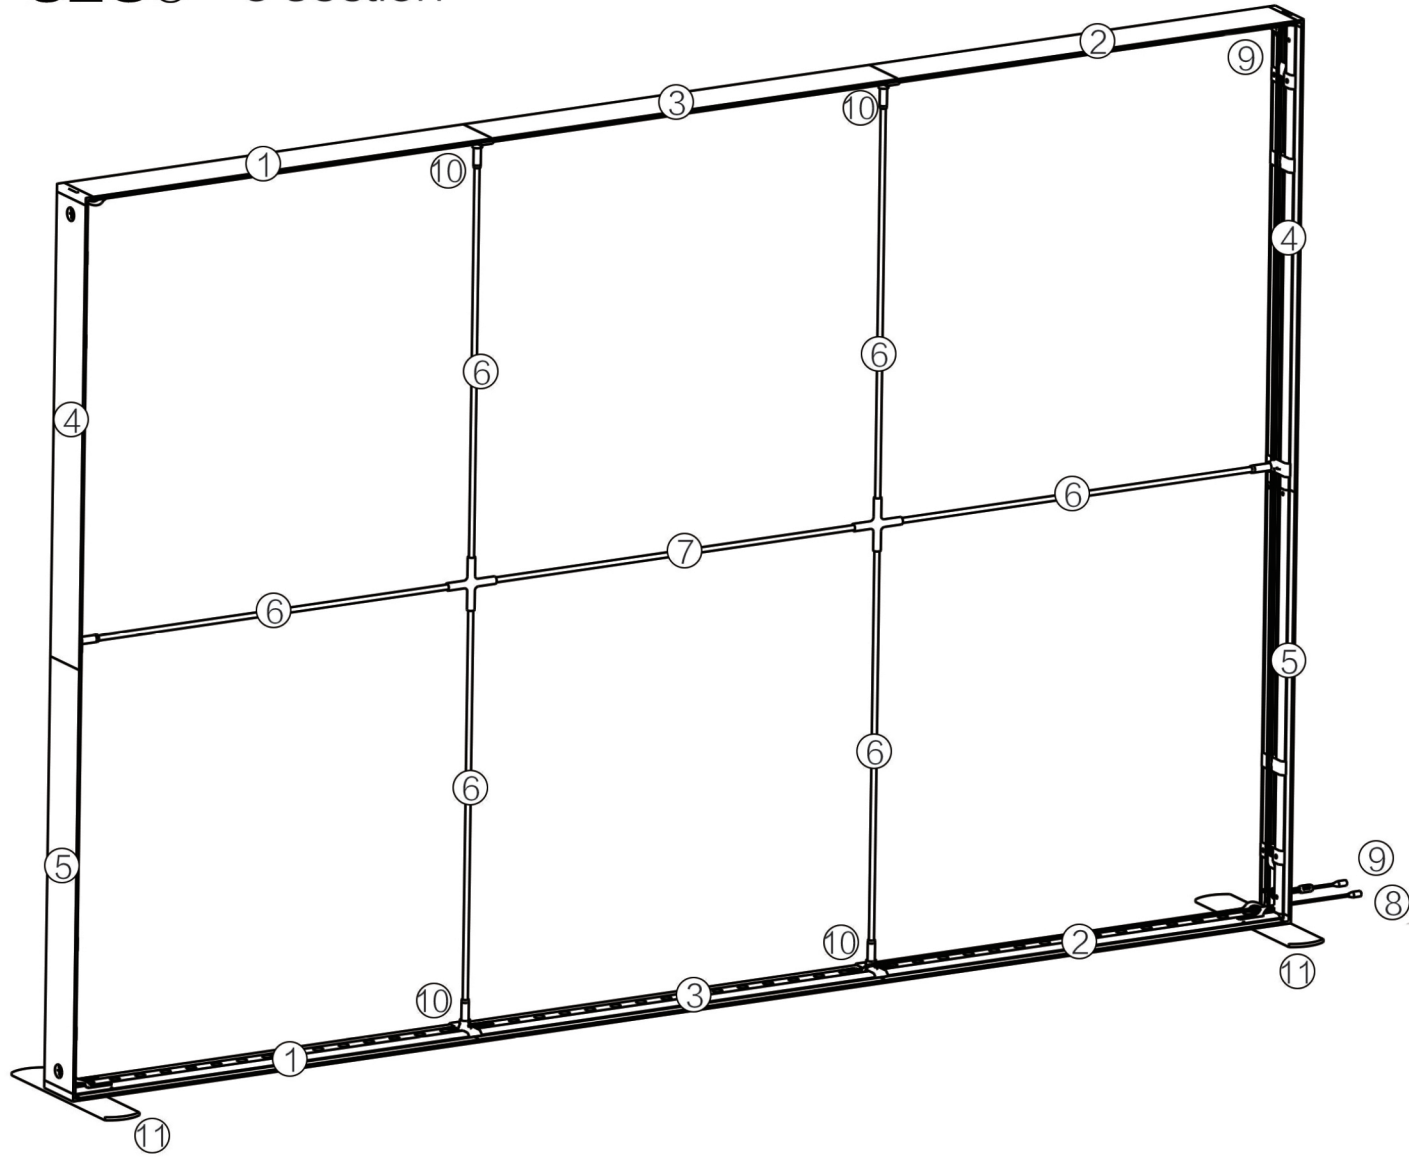

SEGO 3 section

SEGO
Mobile Light Box

Part list for 3 section

① Horizontal Profile L x 2

② Horizontal Profile R x 2

③ Horizontal Profile M x 2

④ Vertical Profile Top x 2

⑤ Vertical Profile Bottom x 2

⑥ Mid Pole 1 end x 6

⑦ Mid Pole with 2 cross x 1

⑧ S-Cable x 1

⑨ S-Cable 2.6m x 1

Transformer x 2

⑩ LED Extension Connector x 4

⑪ Foot x 2

Bag x 2

Packing info for 3 section (W300cm)

Case 1 (Short)

Case 2 (Short/Long)

- ① Horizontal Profile L x 2
- ② Horizontal Profile R x 2
- ③ Horizontal Profile M x 2
- ④ Vertical Profile Top x 2
- ⑤ Vertical Profile Bottom x 2
- ⑥ Mid Pole 1 end x 6
- ⑦ Mid Pole with 2 cross x 1
- ⑧ S-Cable 1.2m x 1
- ⑨ S-Cable 2.6m x 1
- ⑩ LED Extension Connector x 4
- ⑪ Foot x 2
- ⑫ Transformer x 2