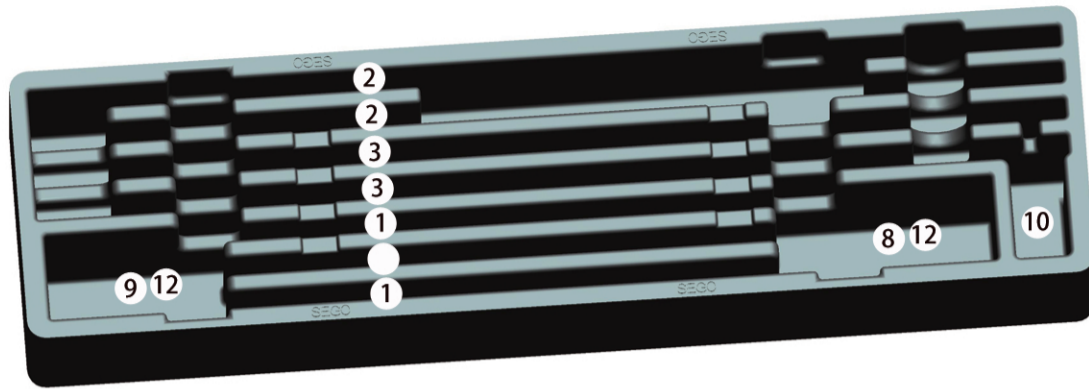

SEGO 3 section

SEGO
Mobile Light Box

Part list for 3 section

① Horizontal Profile L x 2

② Horizontal Profile R x 2

③ Horizontal Profile M x 2

④ Vertical Profile Top x 2

⑤ Vertical Profile Bottom x 2

⑥ Mid Pole 1 end x 6

⑦ Mid Pole with 2 cross x 1

⑧ S-Cable x 1

⑨ S-Cable 2.6m x 1

Transformer x 2

⑩ LED Extension Connector x 4

⑪ Foot x 2

Bag x 2

Packing info for 3 section (W300cm)

Case 1 (Short)

Case 2 (Short/Long)

- ① Horizontal Profile L x 2
- ② Horizontal Profile R x 2
- ③ Horizontal Profile M x 2
- ④ Vertical Profile Top x 2
- ⑤ Vertical Profile Bottom x 2
- ⑥ Mid Pole 1 end x 6
- ⑦ Mid Pole with 2 cross x 1
- ⑧ S-Cable 1.2m x 1
- ⑨ S-Cable 2.6m x 1
- ⑩ LED Extension Connector x 4
- ⑪ Foot x 2
- ⑫ Transformer x 2