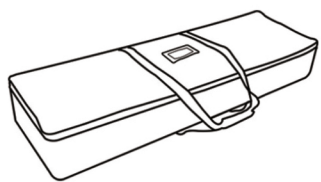

SEGO 3 section

SEGO
Mobile Light Box

Part list for 3 section

① Horizontal Profile L x 2

② Horizontal Profile R x 2

③ Horizontal Profile M x 2

④ Vertical Profile Top x 2

⑤ Vertical Profile Bottom x 2

⑥ Mid Pole 1 end x 6

⑦ Mid Pole with 2 cross x 1

⑧ S-Cable x 1

⑨ S-Cable 2.6m x 1

Transformer x 2

⑩ LED Extension Connector x 4

⑪ Foot x 2

Bag x 2

Packing info for 3 section (W300cm)

Case 1 (Short)

Case 2 (Short/Long)

- ① Horizontal Profile L x 2
- ② Horizontal Profile R x 2
- ③ Horizontal Profile M x 2
- ④ Vertical Profile Top x 2
- ⑤ Vertical Profile Bottom x 2
- ⑥ Mid Pole 1 end x 6
- ⑦ Mid Pole with 2 cross x 1
- ⑧ S-Cable 1.2m x 1
- ⑨ S-Cable 2.6m x 1
- ⑩ LED Extension Connector x 4
- ⑪ Foot x 2
- ⑫ Transformer x 2