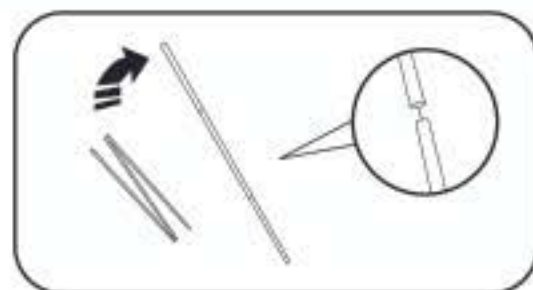

INSTRUCTION

Follow the label instructions to assemble the frame

If can't snap when dismantle the frame,Pls push the tube forwardly,then push again.

Optional accessories:

1.LED Light
M09H17
Voltage:100V~240V
CE Certified.Fit on all models.
White/Blue

2.Hard Case

Graphic Size : W1030mm x H2650mm