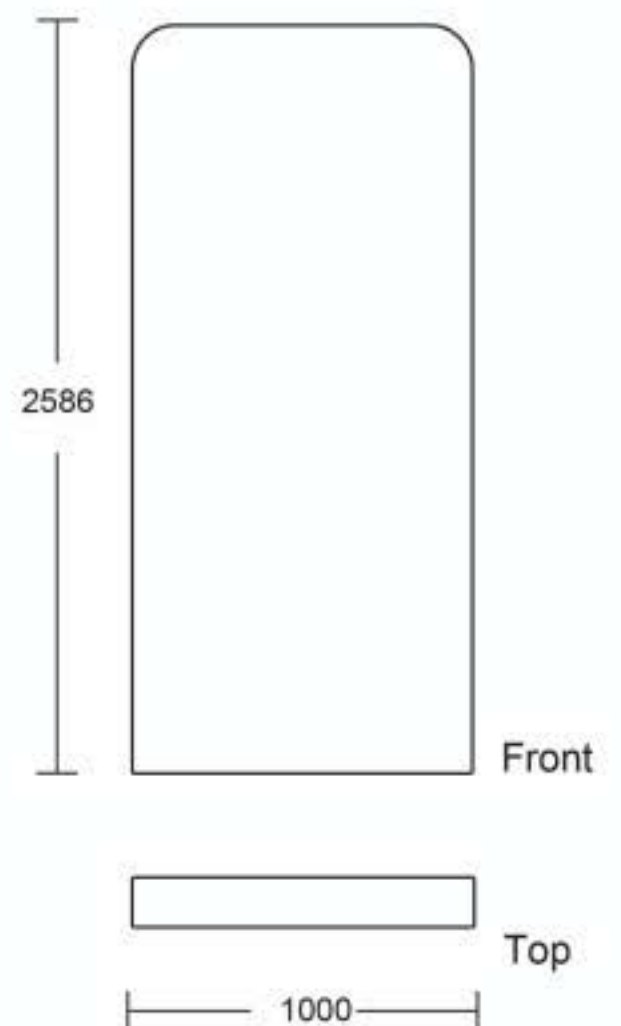

INSTRUCTION

Follow the label instructions to assemble the frame

If can't snap when dismantle the frame,Pls push the tube forwardly,then push again.

Optional accessories:

1.LED Light
M09H17
Voltage:100V~240V
CE Certified.Fit on all models.
White/Blue

2.Hard Case

Graphic Size : W1030mm x H2650mm