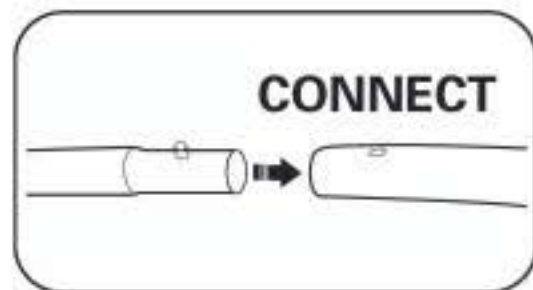

INSTRUCTION

Follow the label instructions to assemble the frame

If can't snap when dismantle the frame,Pls push the tube forwardly,then push again.

Optional accessories:

1.LED Light
M09H17
Voltage:100V~240V
CE Certified.Fit on all models.
White/Blue

2.Hard Case

Graphic Size : W1030mm x H2650mm