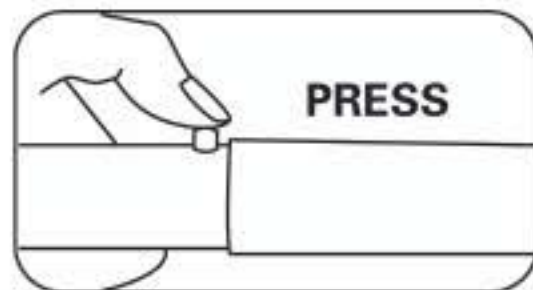

INSTRUCTION

Follow the label instructions to assemble the frame

If can't snap when dismantle the frame,Pls push the tube forwardly,then push again.

Optional accessories:

1.LED Light
M09H17
Voltage:100V~240V
CE Certified.Fit on all models.
White/Blue

2.Hard Case

Graphic Size : W1030mm x H2650mm