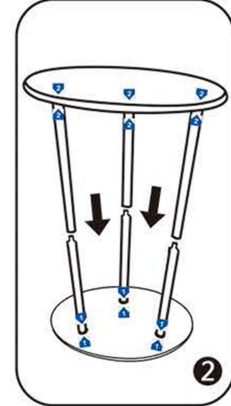

CHARGING TABLE INSTRUCTION

Follow the lable instructions to assemble the frame

If can't snap when dismantle the frame, Pls push the tube forwardly, then push again.

Graphic Size :1800*1050mm
Weight : 10.0kg
Carton Size : 65*12*65cm