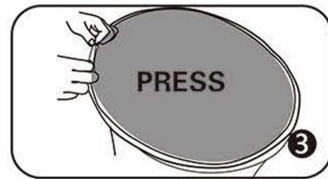

CHARGING TABLE INSTRUCTION

Follow the lable instructions to assemble the frame

If can't snap when dismantle the frame, Pls push the tube forwardly, then push again.

Graphic Size :1800*1050mm
Weight : 10.0kg
Carton Size : 65*12*65cm