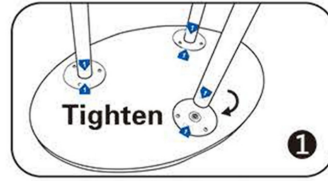

CHARGING TABLE INSTRUCTION

Follow the lable instructions to assemble the frame

If can't snap when dismantle the frame, Pls push the tube forwardly, then push again.

Graphic Size :1800*1050mm
Weight : 10.0kg
Carton Size : 65*12*65cm