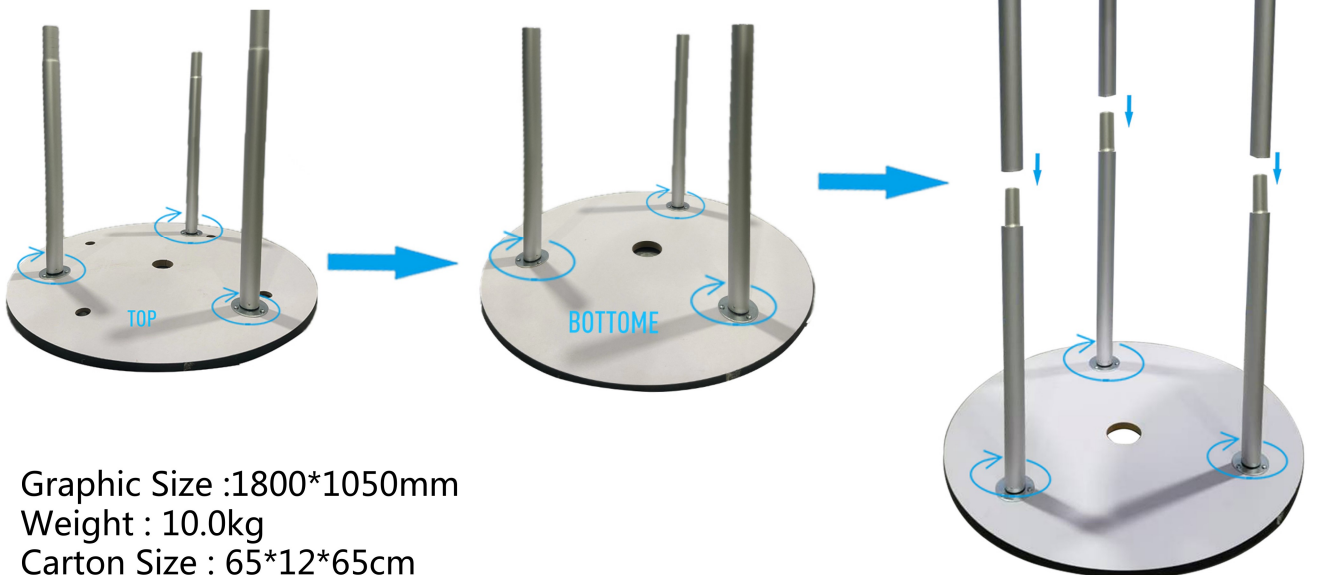

CHARGING TABLE INSTRUCTION

Follow the lable instructions to assemble the frame

If can't snap when dismantle the frame, Pls push the tube forwardly, then push again.

Graphic Size :1800*1050mm
Weight : 10.0kg
Carton Size : 65*12*65cm